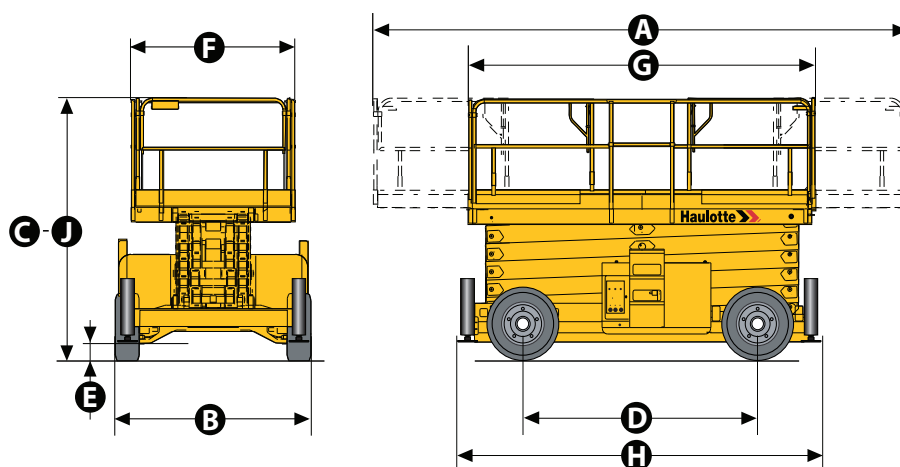

Excellent maneuverability

- Tight turning radius
- Proportional controls for smooth movements

Haulotte 
GROUP

More than lifting

HS3388 RT / HS4388 RT / HS5388 RT

ROUGH TERRAIN SCISSOR LIFTS

TECHNICAL DATA

HS3388 RT HS4388 RT HS5388 RT

Working height	38 ft 10 in	48 ft 8 in	59 ft 1 in
Platform height	32 ft 10 in	42 ft 8 in	52 ft 6 in
Drive speed	1 - 3.6 mph	1 - 3.6 mph	1 - 3.6 mph
Driveable at full height	32 ft 10 in	32 ft 10 in	32 ft 10 in
Lift capacity	1544 lbs	1103 lbs	1103 lbs
H Length	13 ft 9 in	13 ft 9 in	13 ft 9 in
B Width	7 ft 5 in	7 ft 5 in	7 ft 5 in
C Height - stowed	8 ft 6 in	9 ft 1 in	9 ft 10 in
Storage height	5 ft 7 in	6 ft 3 in	6 ft 11 in
G Platform length	12 ft 10 in	13 ft 1 in	13 ft 1 in
A Extended platform length	19 ft 8 in	19 ft 8 in	19 ft 8 in
Platform extension length	3 ft 3 in	3 ft 3 in	3 ft 3 in
F Platform width	6 ft 2 in	6 ft 2 in	6 ft 2 in
D Wheelbase	9 ft	9 ft	9 ft
E Ground clearance	14 in	14 in	14 in
Number of extensions	2	2	2
Turning radius - outside	16 ft 3 in	16 ft 3 in	16 ft 3 in
Lift / lower speed	43 s / 65 s	46 s / 57 s	60 s / 60 s
Engine	23.1 kW - 31.4 hp	23.1 kW - 31.4 hp	23.1 kW - 31.4 hp
Gradeability	45 %	45 %	45 %
Tires	10-16.5	10-16.5	10-16.5
Hydraulic tank capacity	26 gal	26 gal	26 gal
Weight	11,995 lbs	13,892 lbs	15,964 lbs