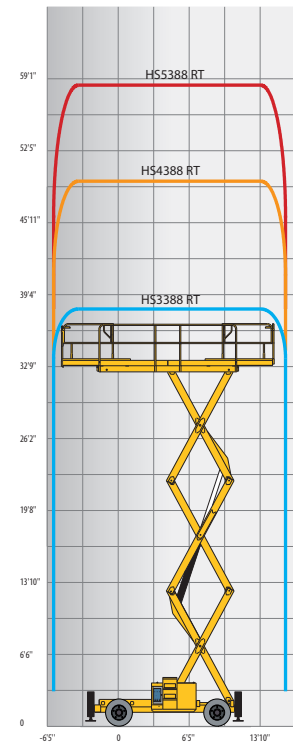

HS3388 RT
HS4388 RT
HS5388 RT

Exceptional rough terrain capability

- Hydraulic differential lock for improved rough terrain capability
- 14 in ground clearance ensures exceptional rough terrain performance
- 4 wheel drive

Excellent maneuverability

- Tight turning radius
- Proportional controls for smooth movements

Haulotte 
GROUP

More than lifting

HS3388 RT / HS4388 RT / HS5388 RT

ROUGH TERRAIN SCISSOR LIFTS

TECHNICAL DATA

HS3388 RT HS4388 RT HS5388 RT

Working height	38 ft 10 in	48 ft 8 in	59 ft 1 in
Platform height	32 ft 10 in	42 ft 8 in	52 ft 6 in
Drive speed	1 - 3.6 mph	1 - 3.6 mph	1 - 3.6 mph
Driveable at full height	32 ft 10 in	32 ft 10 in	32 ft 10 in
Lift capacity	1544 lbs	1103 lbs	1103 lbs
H Length	13 ft 9 in	13 ft 9 in	13 ft 9 in
B Width	7 ft 5 in	7 ft 5 in	7 ft 5 in
C Height - stowed	8 ft 6 in	9 ft 1 in	9 ft 10 in
Storage height	5 ft 7 in	6 ft 3 in	6 ft 11 in
G Platform length	12 ft 10 in	13 ft 1 in	13 ft 1 in
A Extended platform length	19 ft 8 in	19 ft 8 in	19 ft 8 in
Platform extension length	3 ft 3 in	3 ft 3 in	3 ft 3 in
F Platform width	6 ft 2 in	6 ft 2 in	6 ft 2 in
D Wheelbase	9 ft	9 ft	9 ft
E Ground clearance	14 in	14 in	14 in
Number of extensions	2	2	2
Turning radius - outside	16 ft 3 in	16 ft 3 in	16 ft 3 in
Lift / lower speed	43 s / 65 s	46 s / 57 s	60 s / 60 s
Engine	23.1 kW - 31.4 hp	23.1 kW - 31.4 hp	23.1 kW - 31.4 hp
Gradeability	45 %	45 %	45 %
Tires	10-16.5	10-16.5	10-16.5
Hydraulic tank capacity	26 gal	26 gal	26 gal
Weight	11,995 lbs	13,892 lbs	15,964 lbs