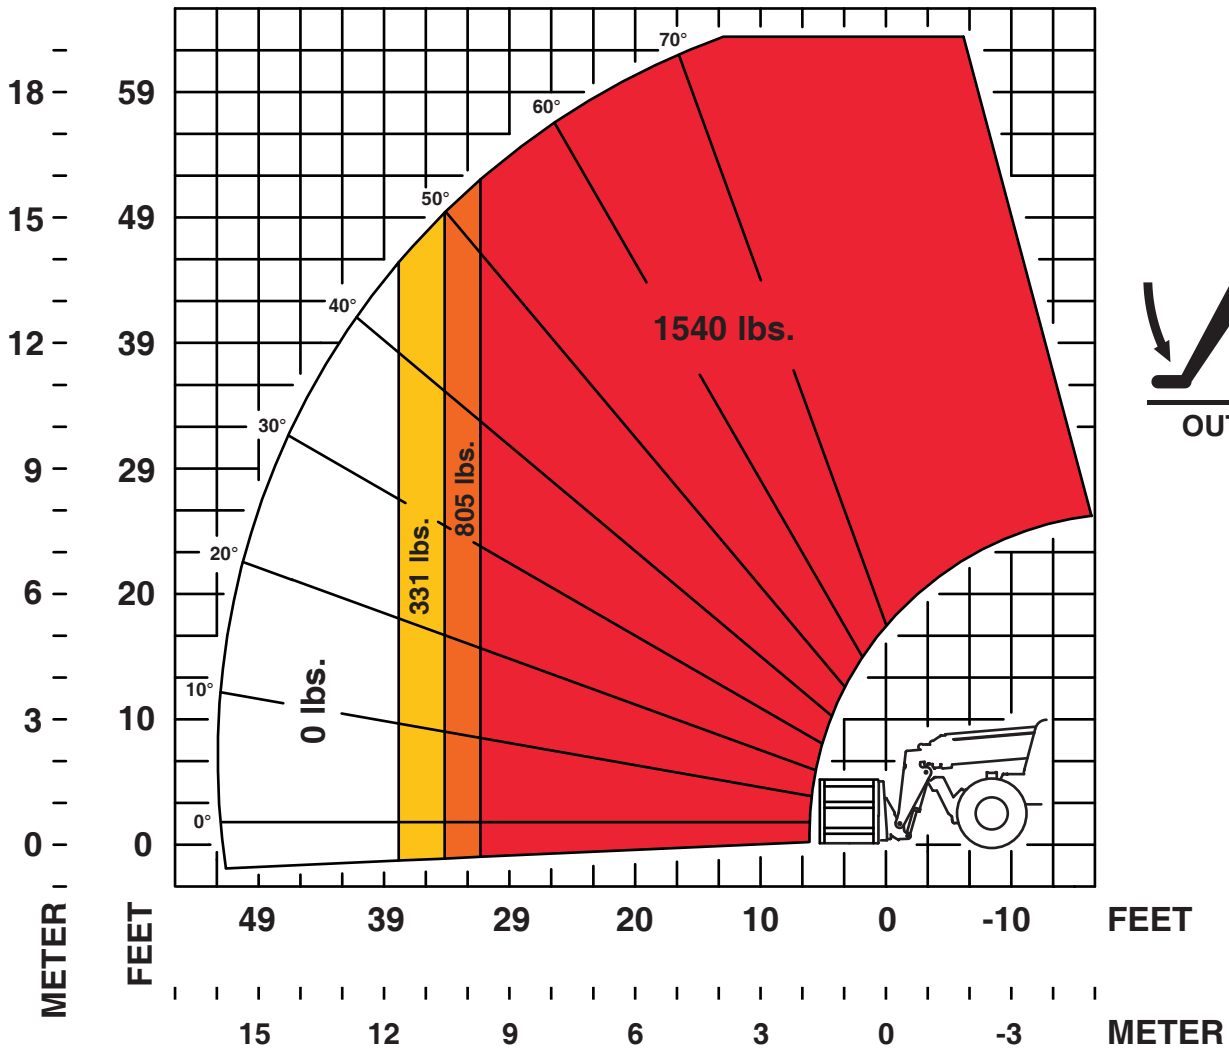

Manitou MT 1840 Telehandler With Stabilizers Down Load Chart

The Lifting Professionals

Bolingbrook, IL
(630) 972-9199

South Holland, IL
(219) 972-9199

[Click Here to Request a Quote](#)

Manitou MT 1840 Telehandler Load Chart