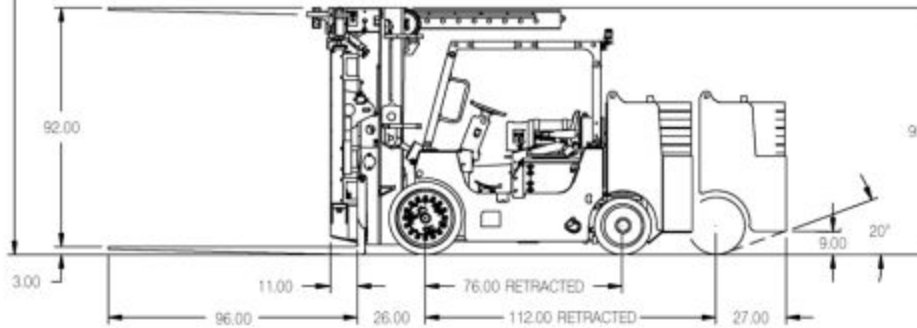

FR SERIES 25/35

25,000 / 35,000 lbs. (11-16 tonnes)

WEIGHTS - lbs (kg)	
Counterweight	6,720 (3,048)
Boom	3,000 (1,360)
Forks	1,500 (680)
Total	34,500 (15,650)

FR-E 25/35 High Capacity Extendable Counterweight Electric Fork Lift with Extended Boom Lifting Height

StevensonCrane.com
630-972-9199

**CAPACITIES (Lbs)
WITH 0 COUNTERWEIGHT SLABS**

FORKS ONLY	COUNTERWEIGHT EXTENSION (in)			
	0"	12"	24"	36"
24" LC	16,500	19,100	21,600	24,200
36" LC	13,200	15,300	17,300	19,400
48" LC	11,000	12,700	14,400	16,200
60" LC	9,500	10,900	12,400	13,900
72" LC	8,200	9,500	10,800	12,000
84" LC	7,300	8,400	9,600	10,700