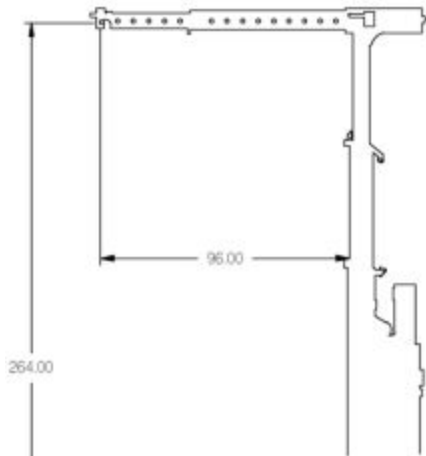

FR SERIES 25/35

25,000 / 35,000 lbs. (11-16 tonnes)

WEIGHTS - lbs (kg)	
Counterweight	6,720 (3,048)
Boom	3,000 (1,360)
Forks	1,500 (680)
Total	34,500 (15,650)

FR-E 25/35 High Capacity Extendable Counterweight Electric Fork Lift with Extended Boom Lifting Height

StevensonCrane.com
630-972-9199

**CAPACITIES (Lbs)
WITH 0 COUNTERWEIGHT SLABS**

FORKS ONLY	COUNTERWEIGHT EXTENSION (in)			
	0"	12"	24"	36"
24" LC	16,500	19,100	21,600	24,200
36" LC	13,200	15,300	17,300	19,400
48" LC	11,000	12,700	14,400	16,200
60" LC	9,500	10,900	12,400	13,900
72" LC	8,200	9,500	10,800	12,000
84" LC	7,300	8,400	9,600	10,700

BOOM ONLY	COUNTERWEIGHT EXTENSION (in)			
	0"	12"	24"	36"
12" LC	15,700	18,300	20,900	23,400
24" LC	12,500	14,500	16,700	18,700
36" LC	10,400	12,100	13,900	15,600
48" LC	8,900	10,400	12,000	13,400
60" LC	7,800	9,100	10,500	11,800
72" LC	7,000	8,100	9,200	10,400
84" LC	6,300	7,300	8,300	9,300
96" LC	5,700	6,600	7,600	8,500

**CAPACITIES (Lbs)
WITH 1 COUNTERWEIGHT SLABS**

FORKS ONLY	COUNTERWEIGHT EXTENSION (in)			
	0"	12"	24"	36"
24" LC	17,830	20,670	23,380	26,200
36" LC	14,270	16,530	18,700	20,980
48" LC	11,900	13,730	15,580	17,500
60" LC	10,250	11,780	13,400	15,020
72" LC	8,870	10,270	11,680	13,000
84" LC	7,880	9,080	10,370	11,580