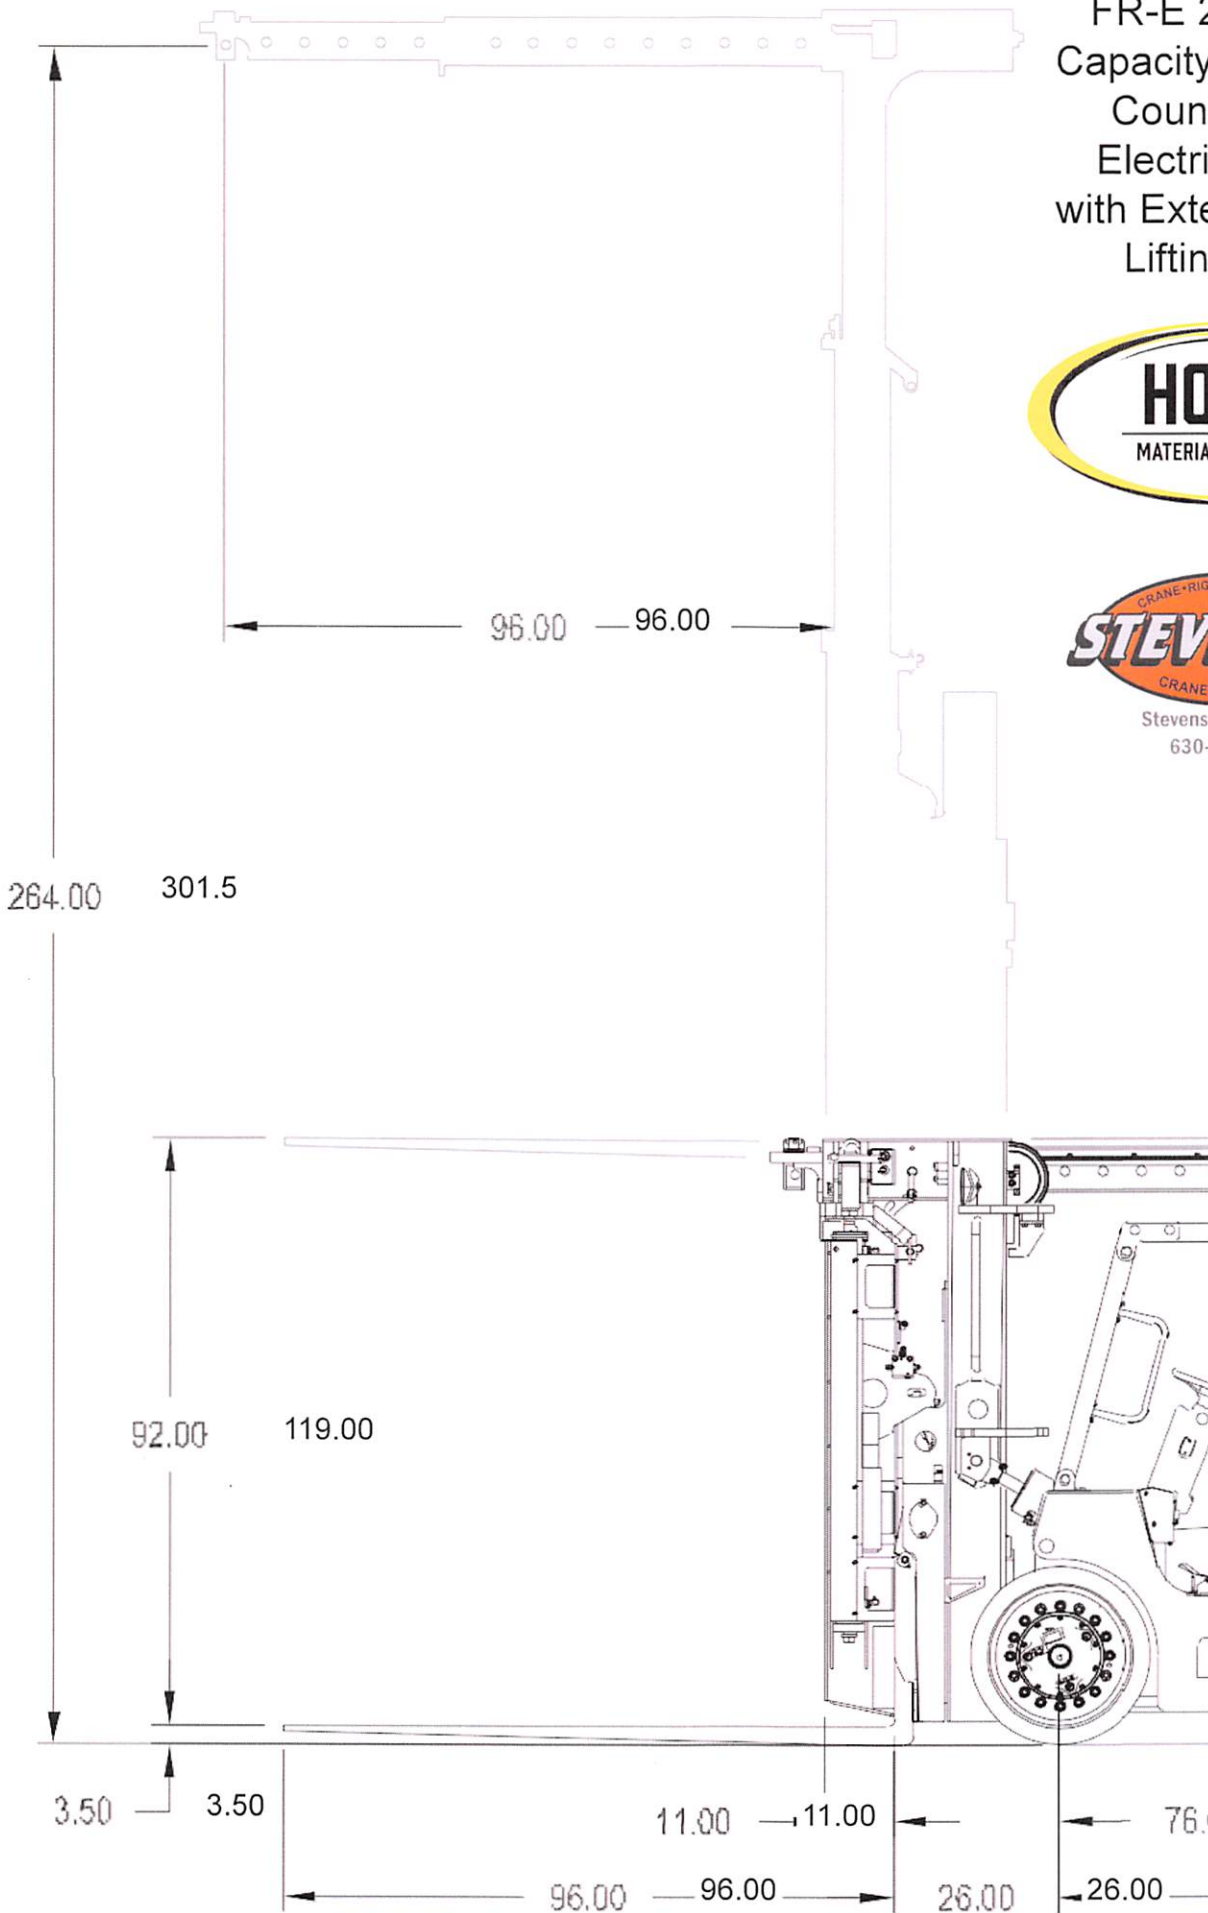

FR SERIES 25/35

25,000 / 35,000 lbs. (11-16 tonnes)

WEIGHTS - lbs (kg)	
Counterweight	6,720 (3,048)
Boom	3,000 (1,360)
Forks	1,500 (680)
Total	34,500 (15,650)

FR-E 25/35 High Capacity Extendable Counterweight Electric Fork Lift with Extended Boom Lifting Height

StevensonCrane.com
630-972-9199

**CAPACITIES (Lbs)
WITH 0 COUNTERWEIGHT SLABS**

FORKS ONLY	COUNTERWEIGHT EXTENSION (in)			
	0"	12"	24"	36"
24" LC	16,500	19,100	21,600	24,200
36" LC	13,200	15,300	17,300	19,400
48" LC	11,000	12,700	14,400	16,200
60" LC	9,500	10,900	12,400	13,900
72" LC	8,200	9,500	10,800	12,000
84" LC	7,300	8,400	9,600	10,700