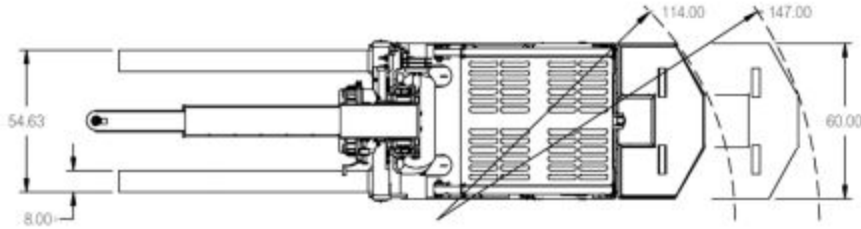

FR SERIES 25/35

25,000 / 35,000 lbs. (11-16 tonnes)

WEIGHTS - lbs (kg)	
Counterweight	6,720 (3,048)
Boom	3,000 (1,360)
Forks	1,500 (680)
Total	34,500 (15,650)

FR-E 25/35 High Capacity Extendable Counterweight Electric Fork Lift with Extended Boom Lifting Height

StevensonCrane.com
630-972-9199

**CAPACITIES (Lbs)
WITH 0 COUNTERWEIGHT SLABS**

FORKS ONLY	COUNTERWEIGHT EXTENSION (in)			
	0"	12"	24"	36"
24" LC	16,500	19,100	21,600	24,200
36" LC	13,200	15,300	17,300	19,400
48" LC	11,000	12,700	14,400	16,200
60" LC	9,500	10,900	12,400	13,900
72" LC	8,200	9,500	10,800	12,000
84" LC	7,300	8,400	9,600	10,700