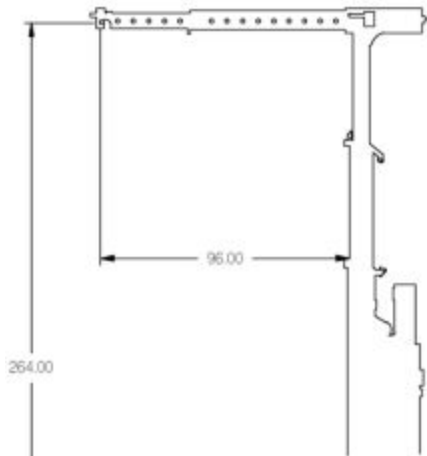

FR SERIES 25/35

25,000 / 35,000 lbs. (11-16 tonnes)

WEIGHTS - lbs (kg)	
Counterweight	6,720 (3,048)
Boom	3,000 (1,360)
Forks	1,500 (680)
Total	34,500 (15,650)

FR 25/35 RATINGS

CAPACITIES (Lbs) WITH 0 COUNTERWEIGHT SLABS

FORKS ONLY	COUNTERWEIGHT EXTENSION (in)			
	0"	12"	24"	36"
24" LC	16,500	19,100	21,600	24,200
36" LC	13,200	15,300	17,300	19,400
48" LC	11,000	12,700	14,400	16,200
60" LC	9,500	10,900	12,400	13,900
72" LC	8,200	9,500	10,800	12,000
84" LC	7,300	8,400	9,600	10,700

BOOM ONLY	COUNTERWEIGHT EXTENSION (in)			
	0"	12"	24"	36"
12" LC	15,700	18,300	20,900	23,400
24" LC	12,500	14,500	16,700	18,700
36" LC	10,400	12,100	13,900	15,600
48" LC	8,900	10,400	12,000	13,400
60" LC	7,800	9,100	10,500	11,800
72" LC	7,000	8,100	9,200	10,400
84" LC	6,300	7,300	8,300	9,300
96" LC	5,700	6,600	7,600	8,500