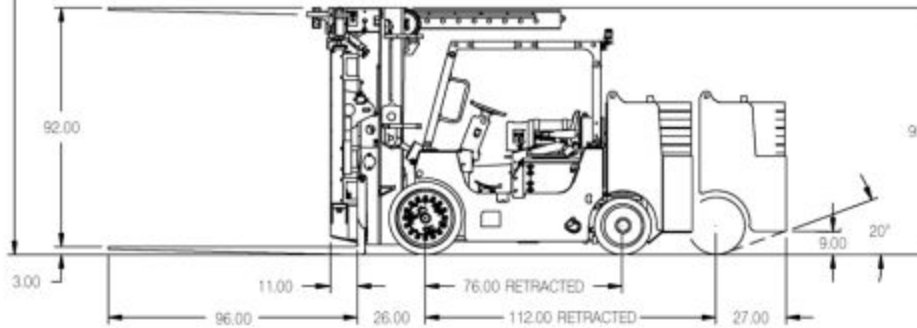

FR SERIES 25/35

25,000 / 35,000 lbs. (11-16 tonnes)

WEIGHTS - lbs (kg)	
Counterweight	6,720 (3,048)
Boom	3,000 (1,360)
Forks	1,500 (680)
Total	34,500 (15,650)

FR 25/35 RATINGS

CAPACITIES (Lbs) WITH 0 COUNTERWEIGHT SLABS

FORKS ONLY	COUNTERWEIGHT EXTENSION (in)			
	0"	12"	24"	36"
24" LC	16,500	19,100	21,600	24,200
36" LC	13,200	15,300	17,300	19,400
48" LC	11,000	12,700	14,400	16,200
60" LC	9,500	10,900	12,400	13,900
72" LC	8,200	9,500	10,800	12,000
84" LC	7,300	8,400	9,600	10,700