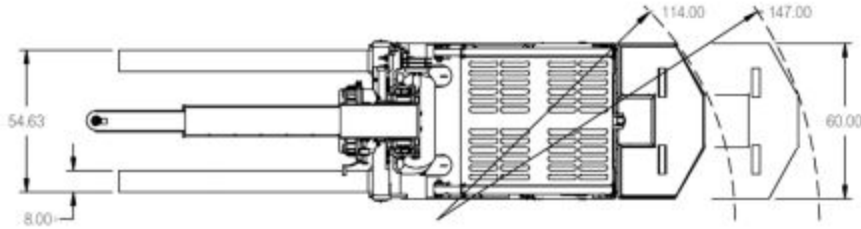

FR SERIES 25/35

25,000 / 35,000 lbs. (11-16 tonnes)

WEIGHTS - lbs (kg)	
Counterweight	6,720 (3,048)
Boom	3,000 (1,360)
Forks	1,500 (680)
Total	34,500 (15,650)