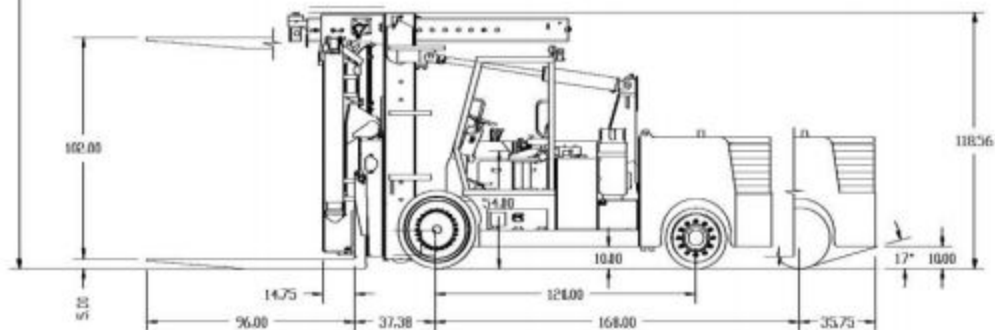

FR SERIES 60/80

60,000 / 80,000 lbs. (27-36 tonnes)

WEIGHTS - lbs (kg)	
Counterweight	29,360 (13,317)
Boom	8,500 (3,855)
Forks	4,700 (2,132)
Total	86,530 (39,250)