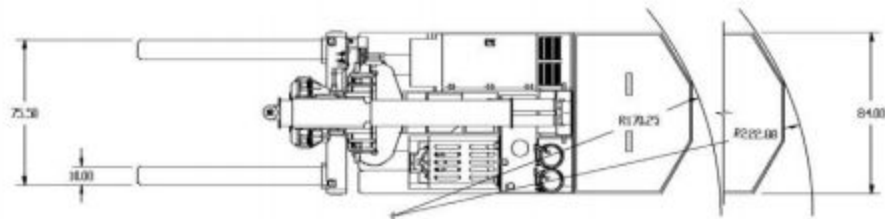

FR SERIES 60/80

60,000 / 80,000 lbs. (27-36 tonnes)

WEIGHTS - lbs (kg)	
Counterweight	29,360 (13,317)
Boom	8,500 (3,855)
Forks	4,700 (2,132)
Total	86,530 (39,250)

FR 60/80

**CAPACITIES (Lbs)
WITH 0 COUNTERWEIGHT SLABS**

FORKS ONLY	COUNTERWEIGHT EXTENSION (in)				
	0"	12"	24"	36"	48"
36" LC	20,510	21,880	23,250	24,610	25,950
48" LC	17,610	18,790	19,970	21,130	22,290
60" LC	15,430	16,470	17,500	18,520	19,530
72" LC	13,730	14,660	15,570	16,480	17,380
84" LC	12,370	13,200	14,030	14,850	15,660