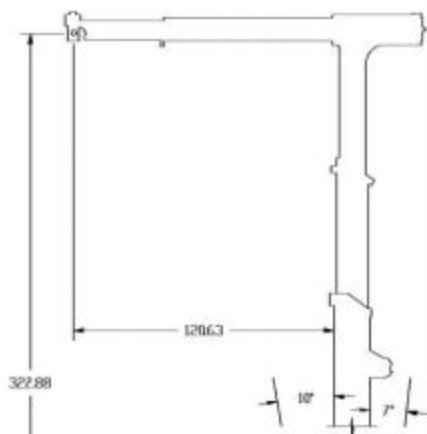

FR SERIES 60/80

60,000 / 80,000 lbs. (27-36 tonnes)

WEIGHTS - lbs (kg)	
Counterweight	29,360 (13,317)
Boom	8,500 (3,855)
Forks	4,700 (2,132)
Total	86,530 (39,250)