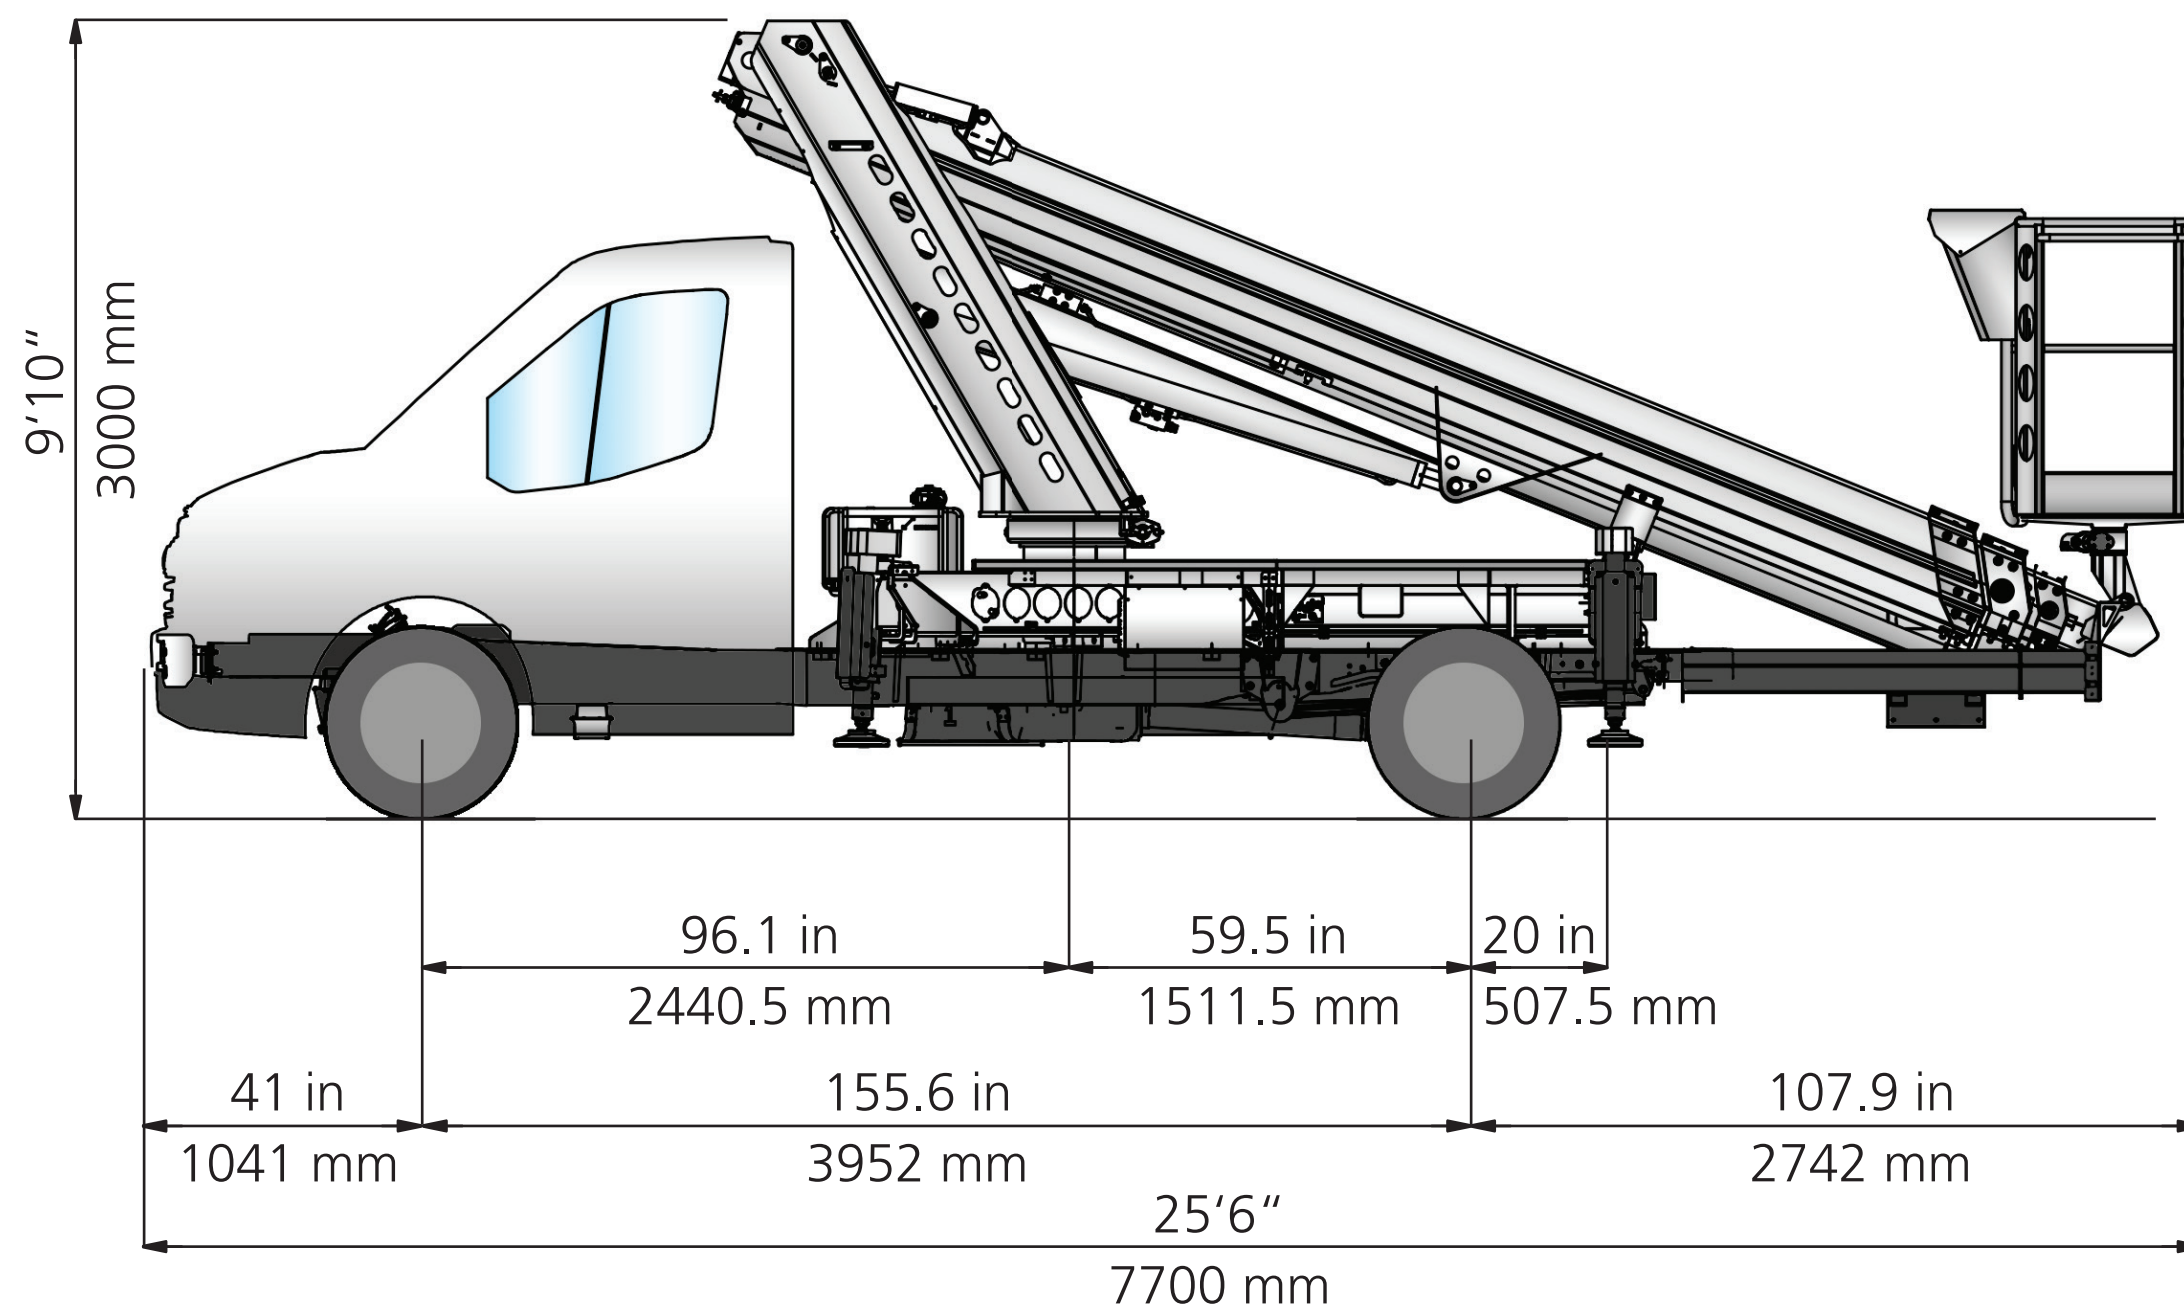

ECOLINE 75

ECOLINE 75

	75 ft 22.9 m		360°		51" x 28" 1.3m x 0.7m		9'10" 3.0 m		7,935 lbs 3,500 kg
	48.5 ft 14.8 m		±90°		550 lbs 250 kg		25'5" 7.7 m		

Compact package

- + 75 ft (22.9 m) working height
- + 48.5 ft (14.8 m) horizontal outreach
- + 550 lbs (250 kg) platform capacity
- + Under 10,000 pounds GVWR
- + No DOT medical card needed
- + Ford Transit 250 Chassis

All data has been included without warranty. All measurements and weights are approximate and refer to the standard basic execution. Technical alterations reserved.