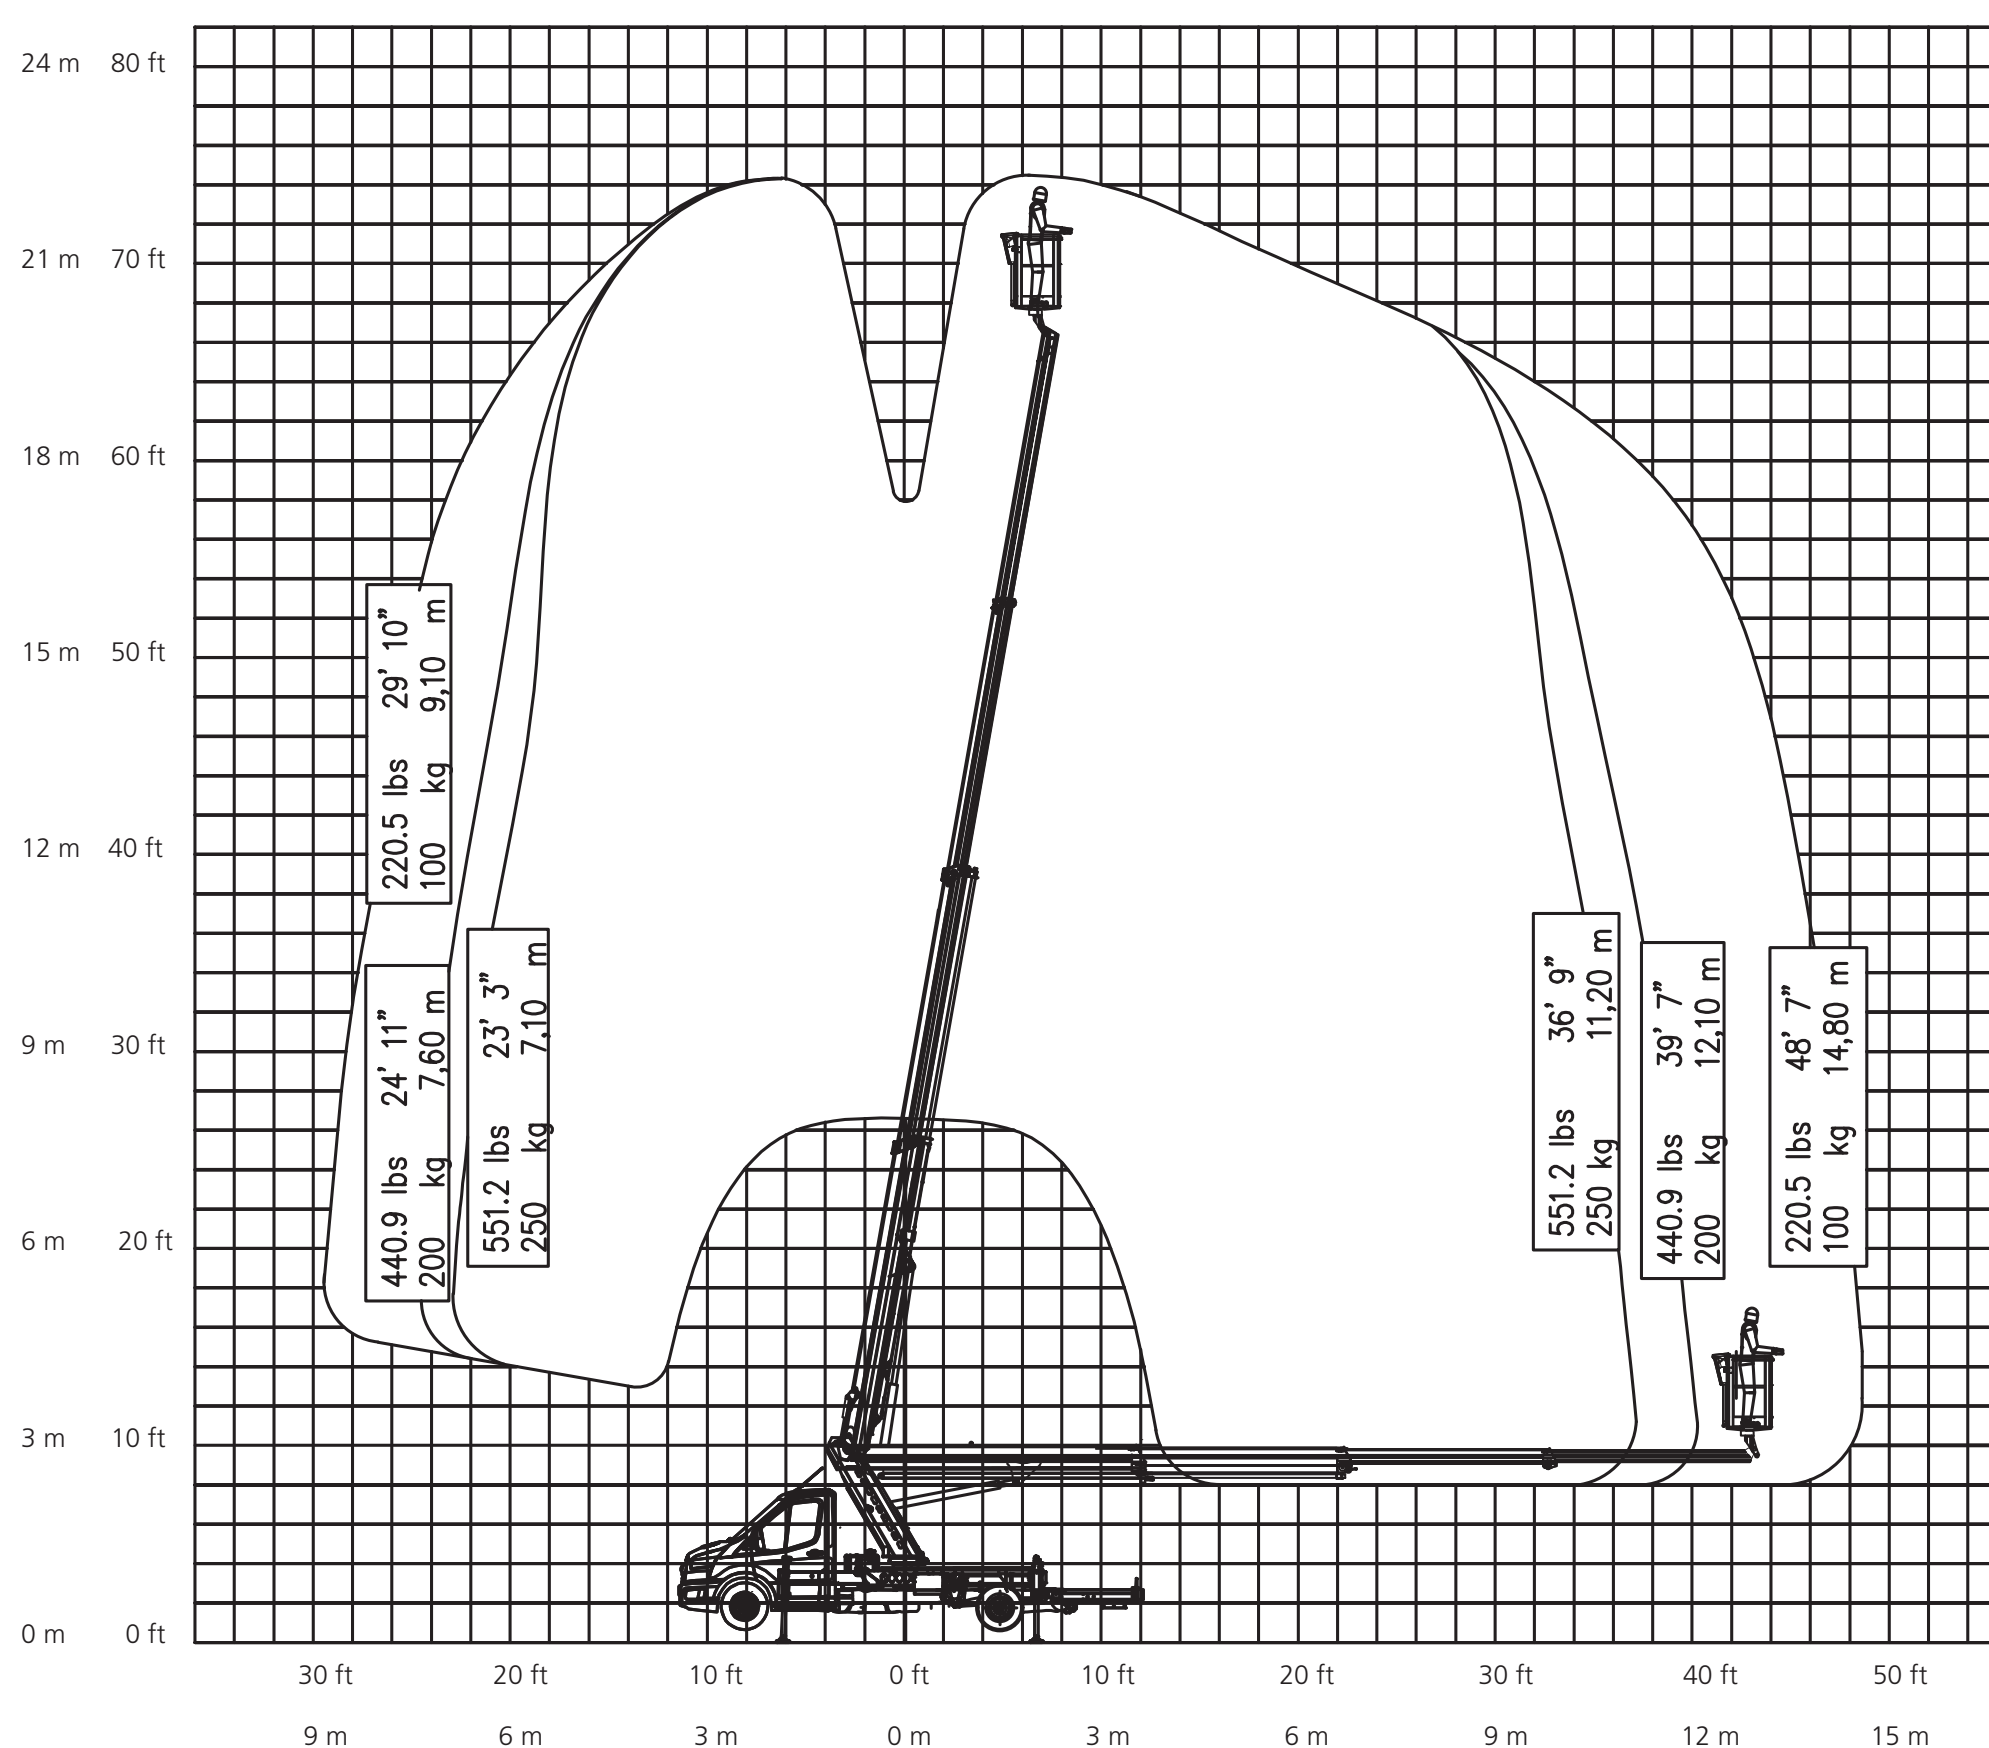

ECOLINE 75

ECOLINE 75

	75 ft 22.9 m		360°		51" x 28" 1.3m x 0.7m		9'10" 3.0 m		7,935 lbs 3,500 kg
	48.5 ft 14.8 m		±90°		550 lbs 250 kg		25'5" 7.7 m		

Compact package

- + 75 ft (22.9 m) working height
- + 48.5 ft (14.8 m) horizontal outreach
- + 550 lbs (250 kg) platform capacity
- + Under 10,000 pounds GVWR
- + No DOT medical card needed
- + Ford Transit 250 Chassis

All data has been included without warranty. All measurements and weights are approximate and refer to the standard basic execution. Technical alterations reserved.